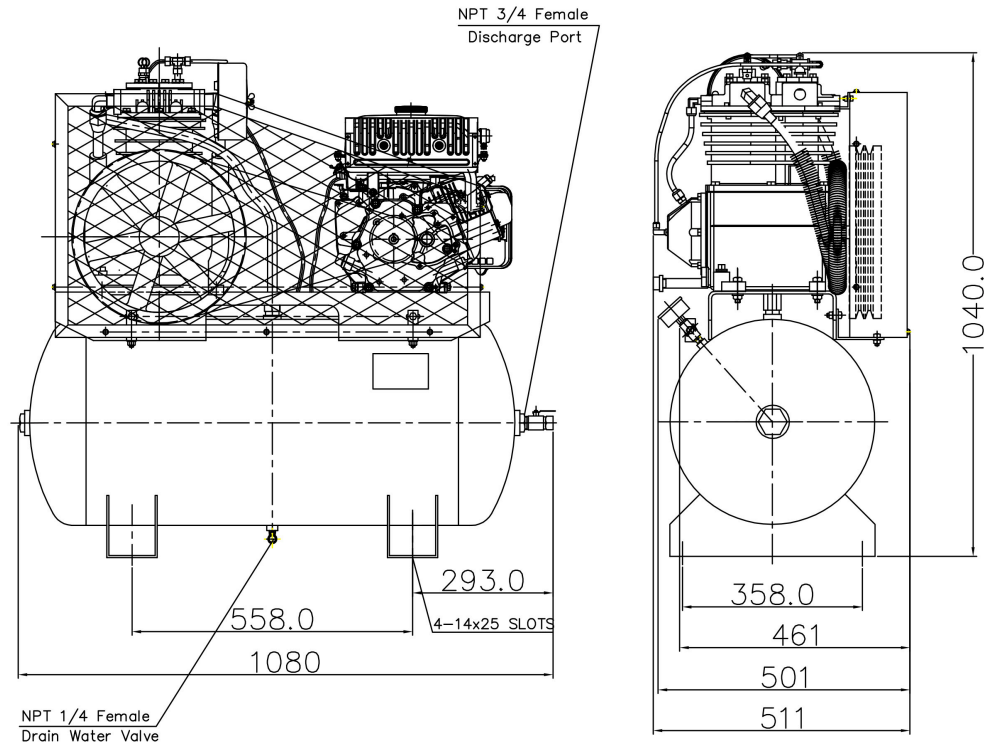

TRADE SECRET- CONFIDENTIAL AND PROPRIETARY
EXCLUSIVELY OWNED BY LAPLANTE COMPRESSOR, LTD.
ANY COPYING, USE, OR DISCLOSURE WITHOUT THE WRITTEN PERMISSION OF LAPLANTE COMPRESSOR, LTD. IS STRICTLY PROHIBITED. THIS MATERIAL IS PROTECTED UNDER TRADE SECRET AND UNFAIR COMPETITION LAWS. THE EXPRESSION OF THE INFORMATION IS PROTECTED UNDER FEDERAL COPYRIGHT LAWS. VIOLATIONS MAY RESULT IN CIVIL AND CRIMINAL FINES AND PENALTIES.

SPECIFICATIONS:

Pump:

- Type: LP335
- Cylinders: 2
- Bore: 4.75" / 121 mm
- Stroke: 2.5" / 63.5 mm
- RPM: 908
- Flywheel: 13.75" / 349 mm
- Belts: 2B61

Engine:

- Yamaha
- Size: 12 HP / 8.95 Kw
- Electric Start
- RPM: 3600

Tank:

- Vertical 30 Gal / 113.6 L
- Max Pressure: 200 PSI
- ASME Certified

Controls:

- Pilot Valve Control

CFM Piston Displacement	ACFM	ACFM	ACFM
27.92	@ 125 PSI	@ 150 PSI	@ 175 PSI
	21.82	21.43	20.6

Standard Packaging Weight:
Single Piece: 380 lbs./ 172 Kg
Crated: 520 lbs./ 236 Kg

Container Quantities:
20': 40 Units
40': 84 Units

LAPLANTE
COMPRESSOR

1830 W. 15th St.
Houston, TX 77008
Phone: 713-635-6291
Fax: 713-635-6360

Email: Sales@LaplanteCompressor.com
Website: www.LaplanteCompressor.com